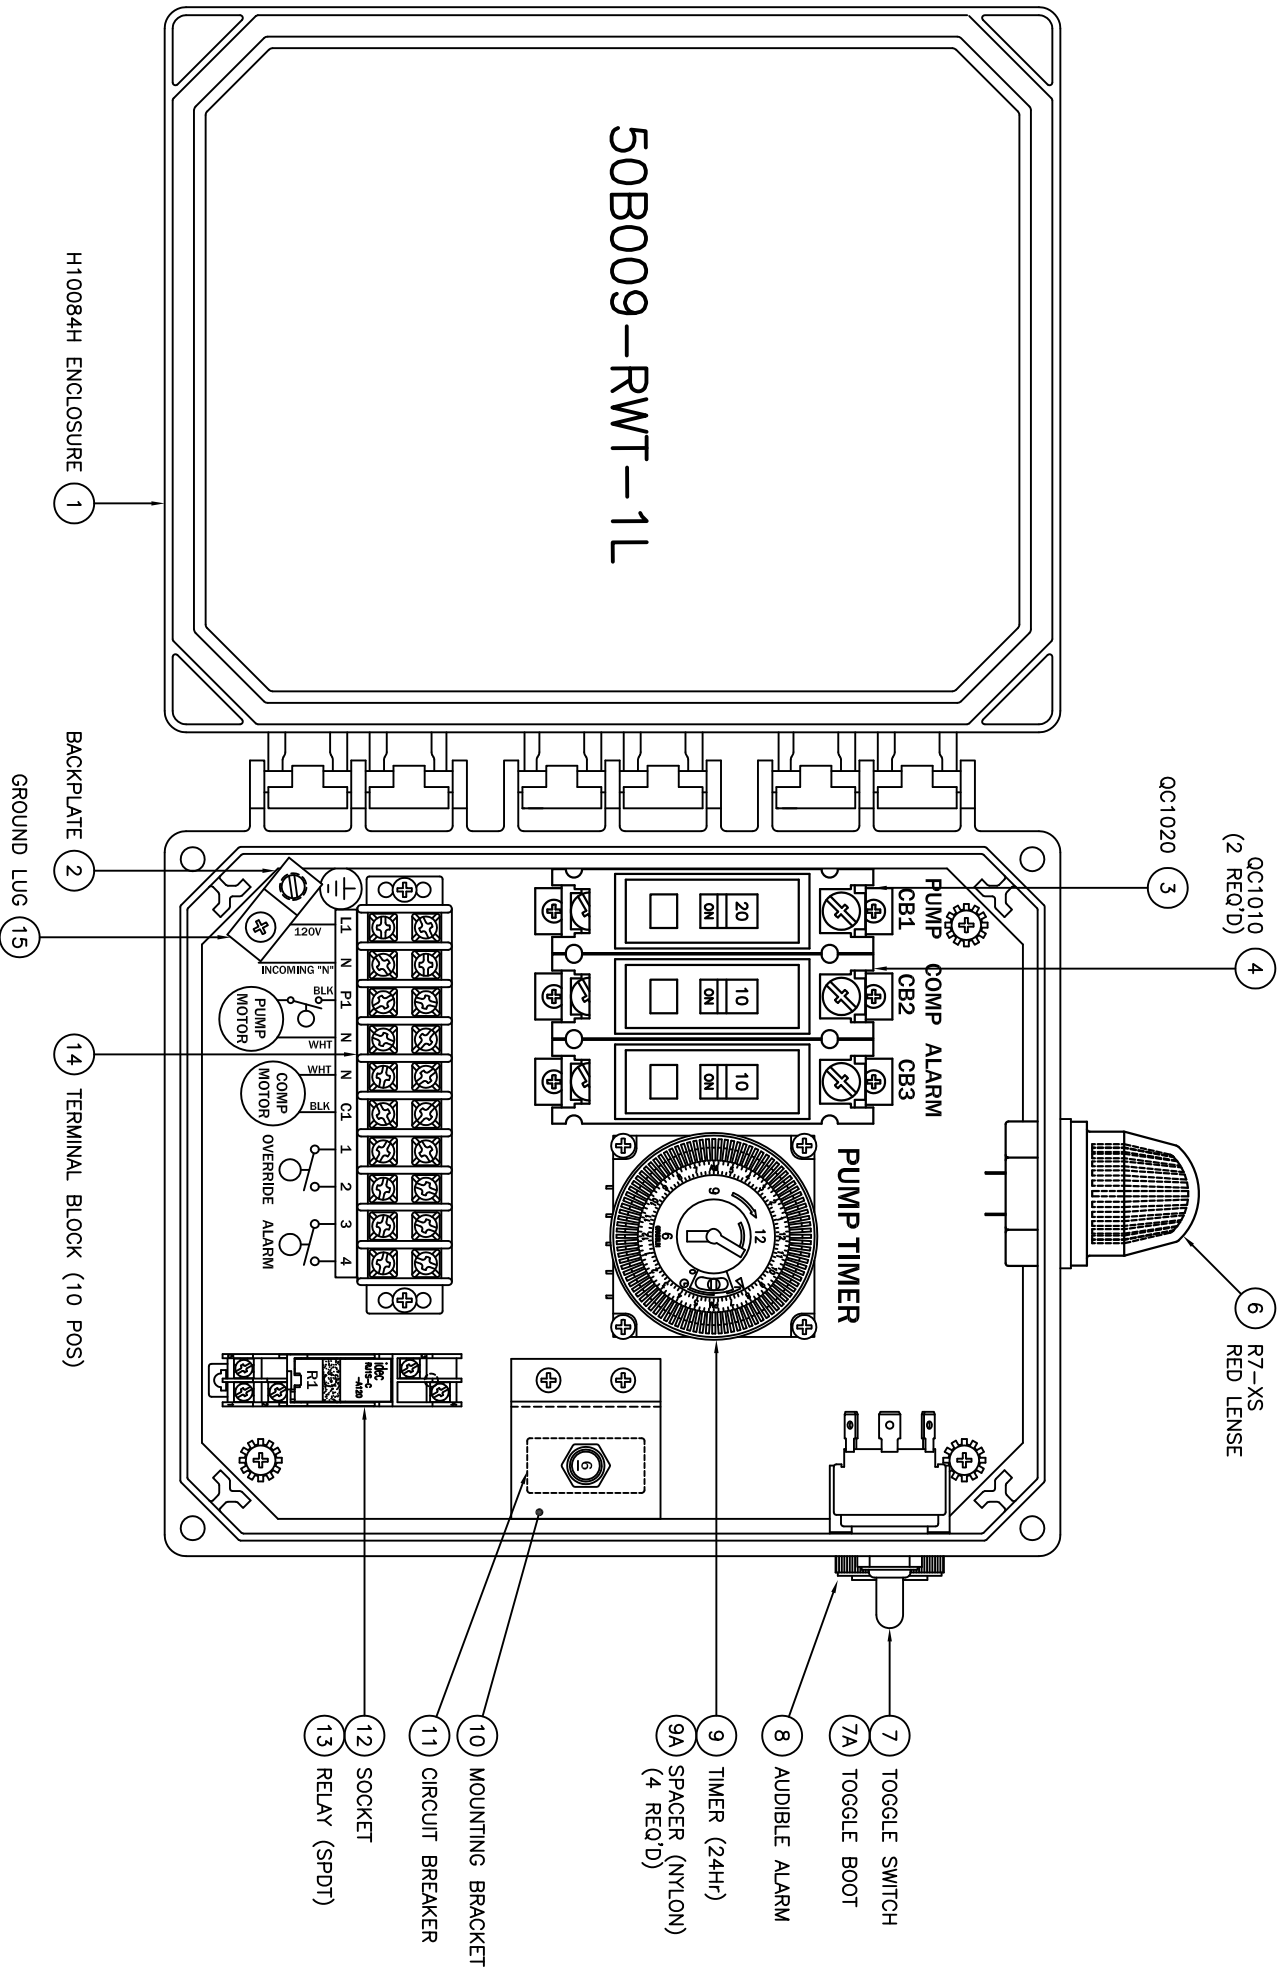

# 50B009-RWT-1L

H10084H ENCLOSURE 1

BACKPLATE 2

GROUND LUG 15

14 TERMINAL BLOCK (10 POS)

QC1010 (2 REQ'D) 4

QC1020 3

R7-XS RED LENSE 6

- 10 MOUNTING BRACKET
- 11 CIRCUIT BREAKER
- 12 SOCKET
- 13 RELAY (SPDT)

- 7 TOGGLE SWITCH
- 7A TOGGLE BOOT
- 8 AUDIBLE ALARM
- 9 TIMER (24Hr)
- 9A SPACER (NYLON) (4 REQ'D)