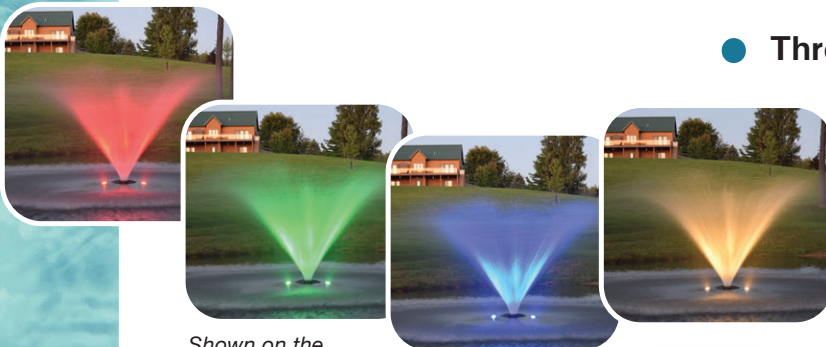

SHINE ON!

AquaShine™ LED Fountain Lights

Brilliant, color changing LED fountain light kits that make your fountain dazzle when the sun goes down!

- Stainless steel 17 watt LED lights have both true warm white diodes and color changing diodes
- Quick connect plugs on controller, cables and lights for easy assembly
- Stainless steel housing, mounting brackets and hardware
- Weather resistant digital timer/controller with remote control makes selecting a color and adjusting the brightness easy.
- Remote control works up to 1000' away!
- Seven solid colors plus several pre-programmed sequences with additional colors
- 2, 3, 4 and 6 light kits available
- Three year warranty

Shown with the Aqua Fountain Narrow Umbrella Nozzle

2, 3, 4 and 6 Light Kits designed for use with

Kasco Fountains

EasyPro Aqua Fountains

EasyPro Floating Fountain Heads

*Works well with most common fountains.
Slight on-site hardware modification may be needed.*

Shown on the Kasco 1 hp Fountain

#H2OYEAH!

Reliable • Affordable • Attractive
AquaFountain!™

Best value on the market!

Pre-assembled
Ready to install
Comes with two spray pattern nozzles

EasyPro
+ pond products

Color Changing Fountain Light Kit Specifications

Controller/Transformer

- 115 volt, 60hz input, 24 volt DC output
- Includes built in voltage regulator for cables up to 400' long
- Digital timer with 16 on/off settings and manual override
- Remove control with up to a 1000' range
- Outdoor rated