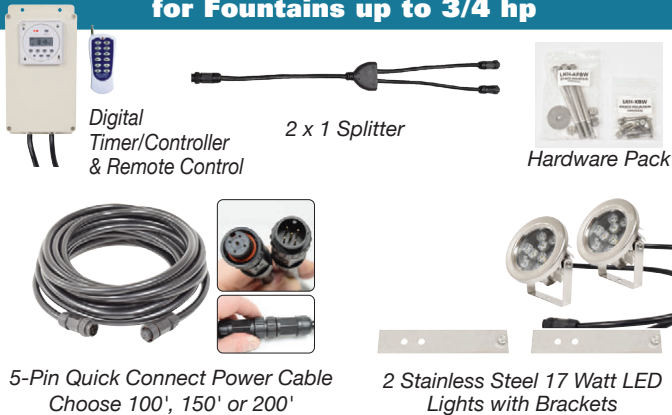

Shown with the Aqua Fountain Narrow Umbrella Nozzle

2, 3, 4 and 6 Light Kits designed for use with

Kasco Fountains

EasyPro Aqua Fountains

EasyPro Floating Fountain Heads

*Works well with most common fountains.
Slight on-site hardware modification may be needed.*

Shown on the Kasco 1 hp Fountain

#H2OYEAH!

Reliable • Affordable • Attractive
AquaFountain!™

Best value on the market!

Pre-assembled
Ready to install
Comes with two spray pattern nozzles

EasyPro
+ pond products

800-448-3873

EASYPRO.COM

What's in a Kit

2 LED Light Kit for Fountains up to 3/4 hp

3 LED Light Kit for Fountains up to 2 hp

4 LED Light Kit for Fountains up to 3 hp

6 LED Light Kit for 3 hp to 5 hp Fountains

Stainless Steel Light

- Corrosion resistant stainless steel housing, bracket and hardware
- Epoxy filled fixtures
- Pigtail with 5 pin, quick connect end
- Waterproof connections
- Dimmable, 24 volt DC
- 17.5 Watts (maximum with full color mix)
- RGBW for color mixing and true warm white color option