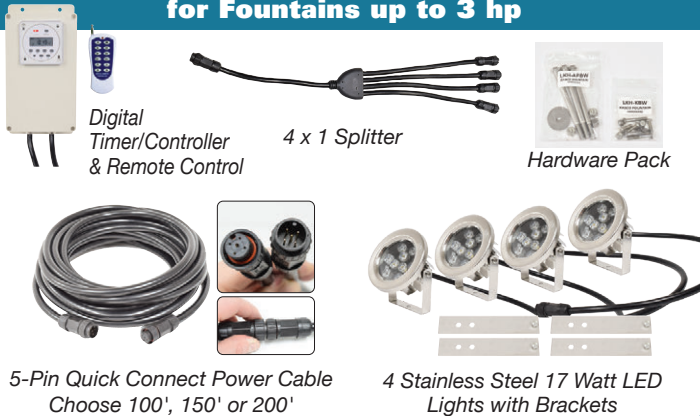

800-448-3873

EASYPRO.COM

What's in a Kit

2 LED Light Kit for Fountains up to 3/4 hp

3 LED Light Kit for Fountains up to 2 hp

4 LED Light Kit for Fountains up to 3 hp

6 LED Light Kit for 3 hp to 5 hp Fountains

Color Changing Fountain Light Kit Specifications

Controller/Transformer

- 115 volt, 60hz input, 24 volt DC output
- Includes built in voltage regulator for cables up to 400' long
- Digital timer with 16 on/off settings and manual override
- Remove control with up to a 1000' range
- Outdoor rated

Stainless Steel Light

- Corrosion resistant stainless steel housing, bracket and hardware
- Epoxy filled fixtures
- Pigtail with 5 pin, quick connect end
- Waterproof connections
- Dimmable, 24 volt DC
- 17.5 Watts (maximum with full color mix)
- RGBW for color mixing and true warm white color option