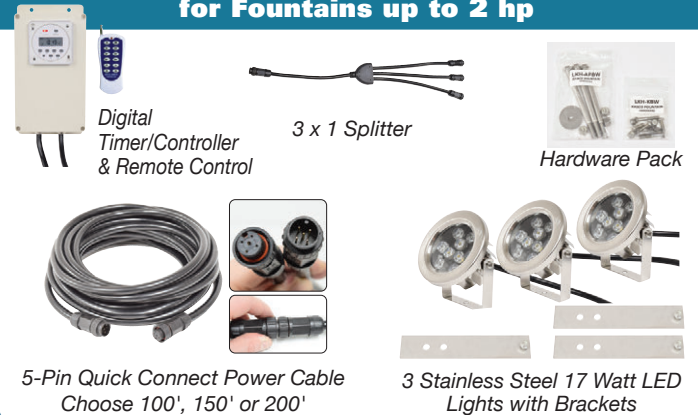

800-448-3873

EASYPRO.COM

What's in a Kit

2 LED Light Kit for Fountains up to 3/4 hp

3 LED Light Kit for Fountains up to 2 hp

4 LED Light Kit for Fountains up to 3 hp

6 LED Light Kit for 3 hp to 5 hp Fountains

Color Changing Fountain Light Kit Specifications

Controller/Transformer

- 115 volt, 60hz input, 24 volt DC output
- Includes built in voltage regulator for cables up to 400' long
- Digital timer with 16 on/off settings and manual override
- Remove control with up to a 1000' range
- Outdoor rated

Stainless Steel Light

- Corrosion resistant stainless steel housing, bracket and hardware
- Epoxy filled fixtures
- Pigtail with 5 pin, quick connect end
- Waterproof connections
- Dimmable, 24 volt DC
- 17.5 Watts (maximum with full color mix)
- RGBW for color mixing and true warm white color option