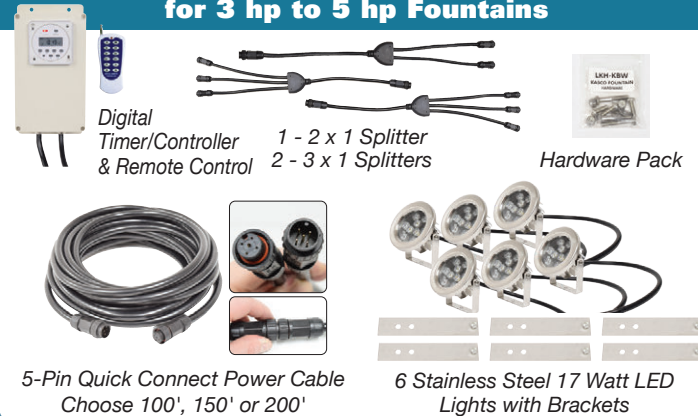

800-448-3873

EASYPRO.COM

What's in a Kit

2 LED Light Kit for Fountains up to 3/4 hp

3 LED Light Kit for Fountains up to 2 hp

4 LED Light Kit for Fountains up to 3 hp

6 LED Light Kit for 3 hp to 5 hp Fountains

Color Changing Fountain Light Kit Specifications

Controller/Transformer

- 115 volt, 60hz input, 24 volt DC output
- Includes built in voltage regulator for cables up to 400' long
- Digital timer with 16 on/off settings and manual override
- Remove control with up to a 1000' range
- Outdoor rated

Stainless Steel Light

- Corrosion resistant stainless steel housing, bracket and hardware
- Epoxy filled fixtures
- Pigtail with 5 pin, quick connect end
- Waterproof connections
- Dimmable, 24 volt DC
- 17.5 Watts (maximum with full color mix)
- RGBW for color mixing and true warm white color option