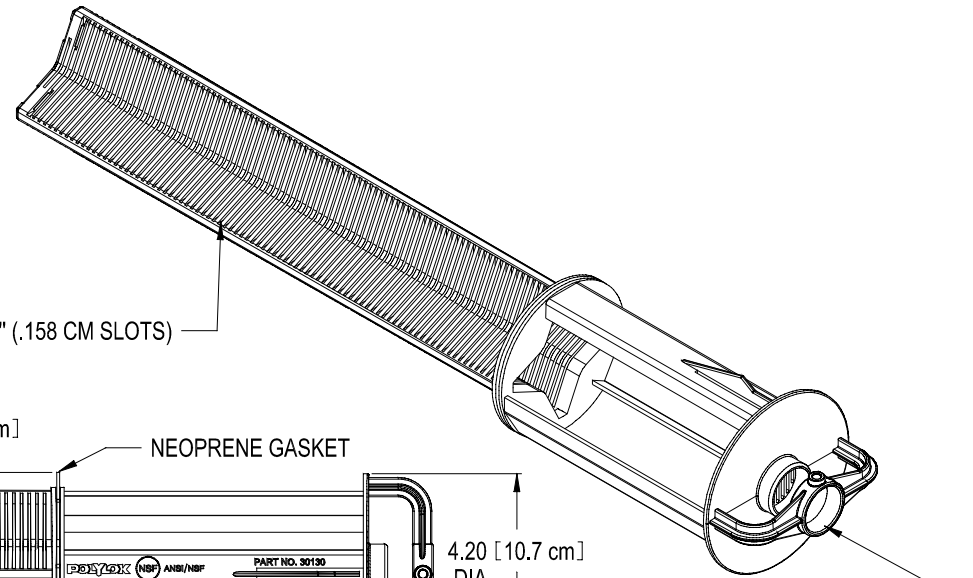

SECTION A-A

68 FT. (20.73 METERS OF 1/16" (.158 CM SLOTS))

4.25 [10.8 cm]
DIA.

NEOPRENE GASKET

4.20 [10.7 cm]
DIA.

ACCEPTS 3/4" PIPE FOR HANDLE

PL-68 FILTER CARTRIDGE
 PART NO. - 30130
 MATERIAL - POLYPROPYLENE
 COLOR - RED
 TOTAL FILTER AREA - 1.1 SQ. FT.(1021 SQ. CM)