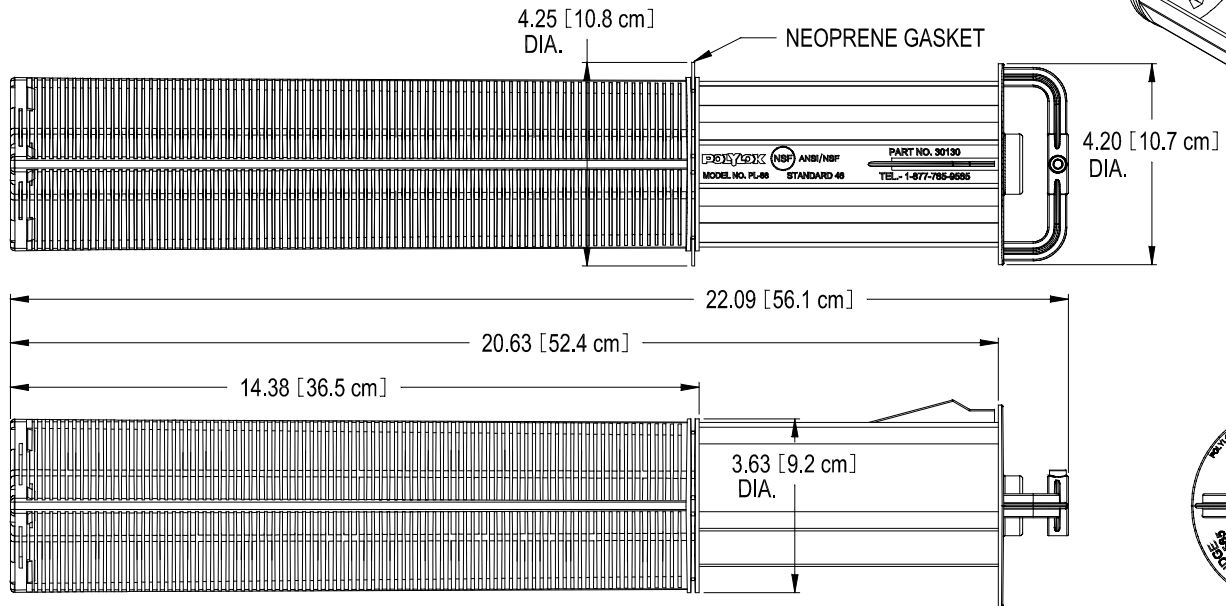

SECTION A-A

68 FT. (20.73 METERS OF 1/16" (.158 CM SLOTS))

4.25 [10.8 cm]
DIA.

NEOPRENE GASKET

4.20 [10.7 cm]
DIA.

ACCEPTS 3/4" PIPE FOR HANDLE

PL-68 FILTER CARTRIDGE
 PART NO. - 30130
 MATERIAL - POLYPROPYLENE
 COLOR - RED
 TOTAL FILTER AREA - 1.1 SQ. FT.(1021 SQ. CM)